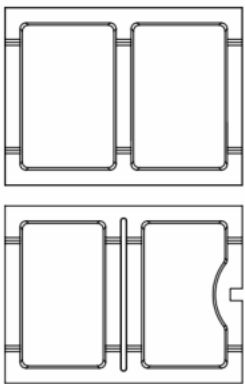

FynoBlock

Concrete
Blocks

2023

CMU Block

Smooth Surface

8"

10"

12"

Dimensions (W-H-L)	Actual size (W-H-L)	Total PSI	Total Block per pallet
8" x 8" x 16"	7 5/8" x 7 5/8" x 15 5/8"	4000	108
10" x 8" x 16"	9 5/8" x 7 5/8" x 15 5/8"	4000	72
12" x 8" x 16"	11 5/8" x 7 5/8" x 15 5/8"	2500	72